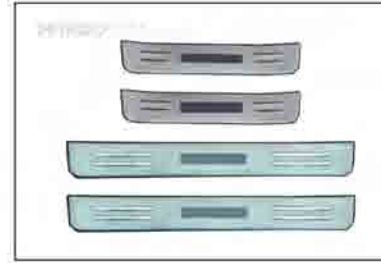

PW00405707
WD16369900
REAR SKID BAR
ABS

PW00405709
CARGO COVER
BEIGE

PW00405713
RAIN SHIELD

PW00405714
FRONT LIGHT GUARD

PW00405715
FOG LAMP COVER

PW00405716
TAIL LIGHT GUARD

PW00902005
DOOR SILL
W/ LIGHT

PW00405722
FRONT GRILLE TRIM