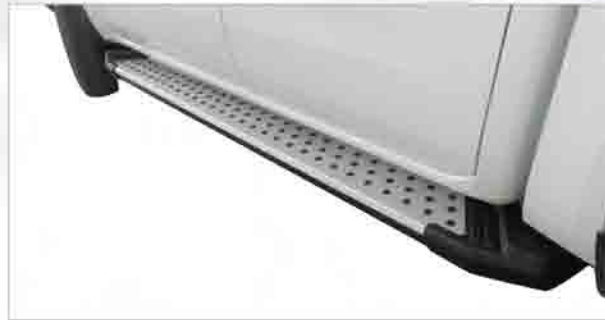

PW015851 S4

76" S4 RUNNING BOARD
BRACKET PW015917