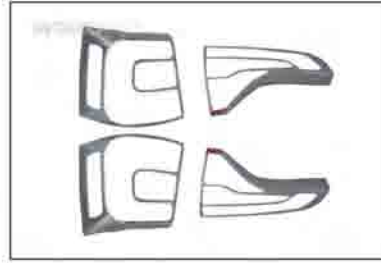

PW00405716
TAIL LIGHT GUARD