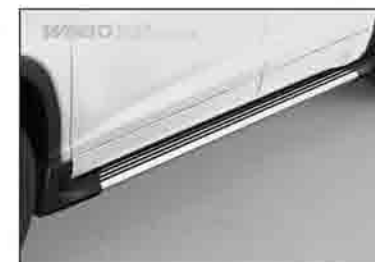

PW015041
OE STYLE RUNNING
BOARD-B
WITHOUT LIGHT