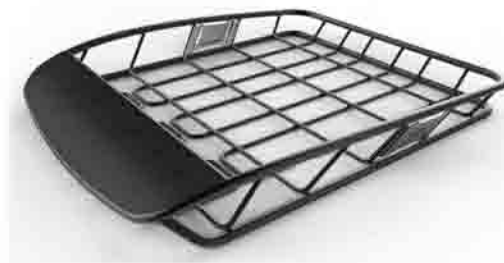

T2-BLACK ROOF RACK
SIZE IN 52"x40"/47"x40"/40"x40"