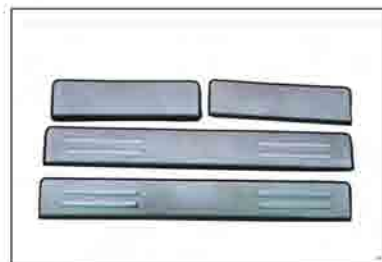

PW00480905
WF99762100
RAIN SHIELD

PW00480931
S/S DOOR SILL EXTERIOR 4PCS
PW00480932
INNER 4PCS